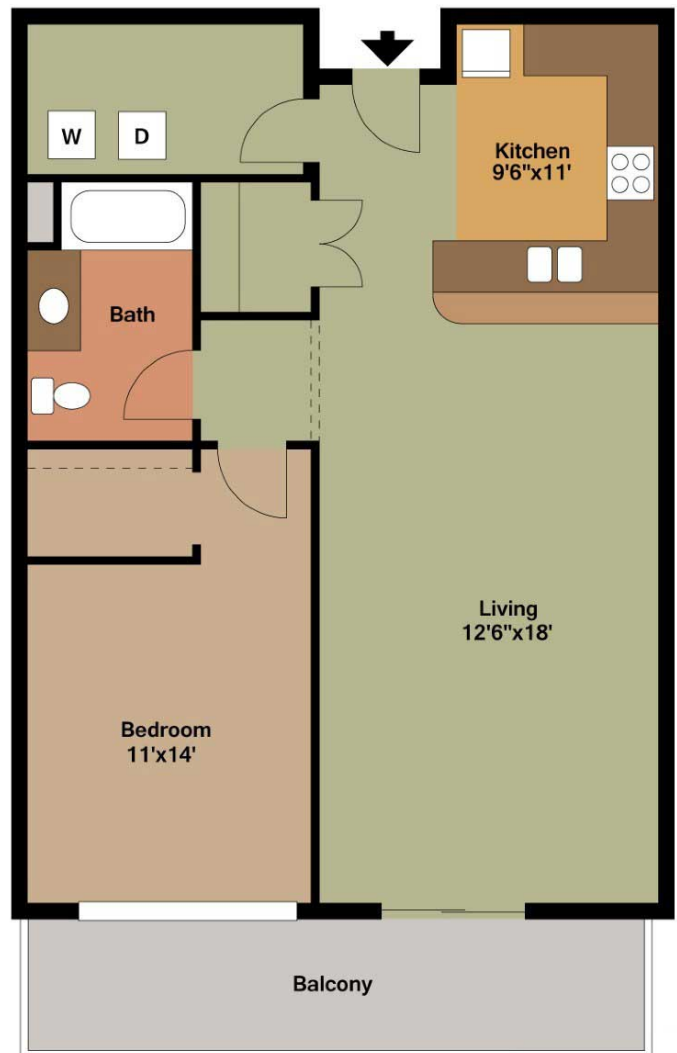

OVERLOOK_{ON}PROSPECT

F

2217 N PROSPECT AVE, MILWAUKEE, WI

Unit 210-211-212-510-511-512

840 square feet

Monthly Rent: _____

Available On: _____

Location Plan