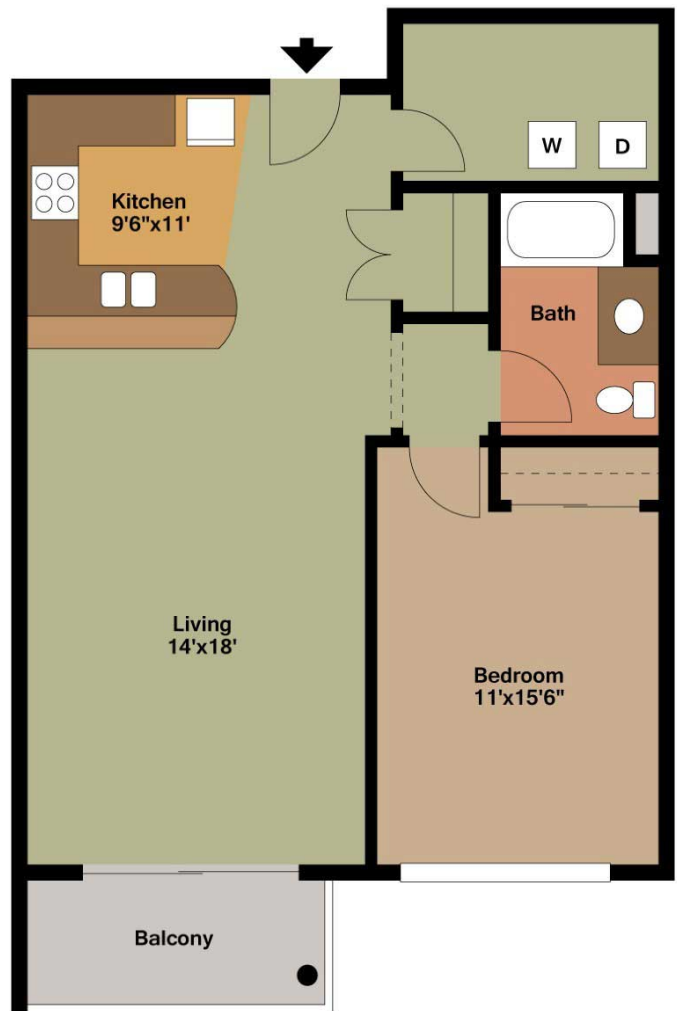

OVERLOOK_{ON}PROSPECT

D

2217 N PROSPECT AVE, MILWAUKEE, WI

Unit 209-309-409-509

821 square feet

Monthly Rent: _____

Available On: _____

Location Plan