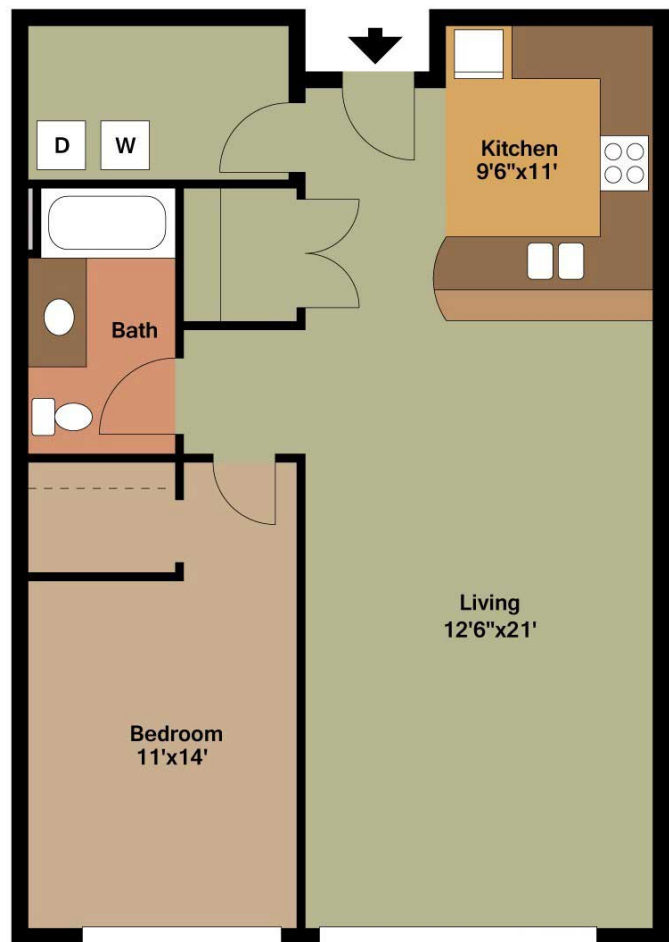

OVERLOOK_{ON}PROSPECT

FF

2217 N PROSPECT AVE, MILWAUKEE, WI

Unit 310-311-312-410-411-412 | 840 square feet

Monthly Rent: _____

Available On: _____

Location Plan

OVERLOOK_{ON}PROSPECT
PREMIER RESIDENCES BY JOSEPH