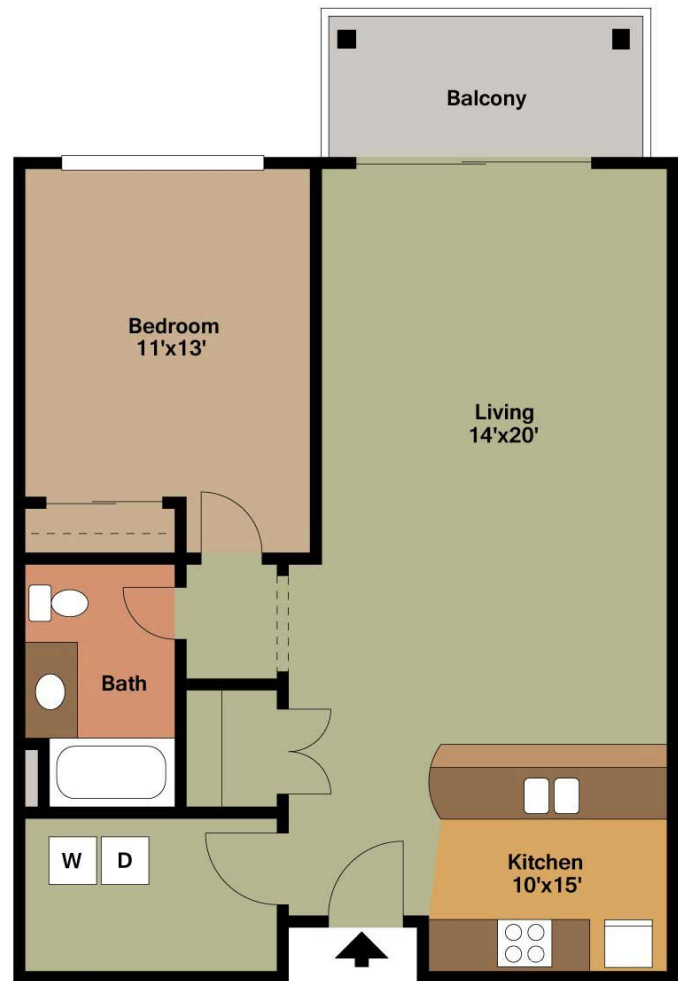

OVERLOOK_{ON}PROSPECT

E

2217 N PROSPECT AVE, MILWAUKEE, WI

Unit 202-203-204-302-303-304-402-403-404-502-503-504 | 824 square feet

Monthly Rent: _____

Available On: _____

Location Plan

OVERLOOK_{ON}PROSPECT
PREMIER RESIDENCES BY JOSEPH