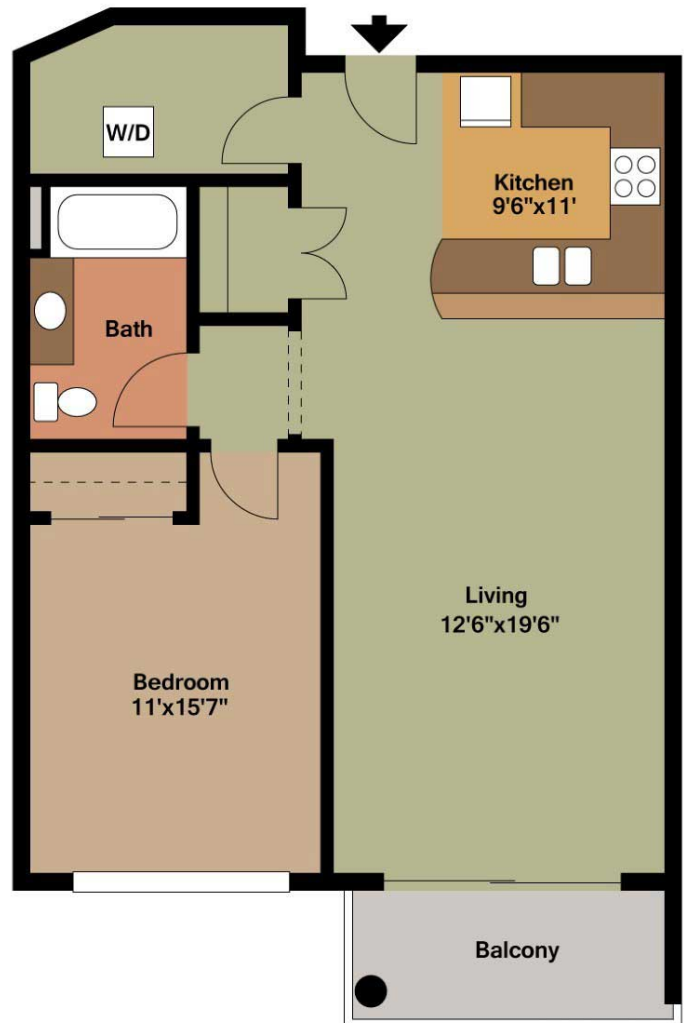

OVERLOOK_{ON}PROSPECT

C

2217 N PROSPECT AVE, MILWAUKEE, WI

Unit 213-313-413-513

774 square feet

Monthly Rent: _____

Available On: _____

Location Plan