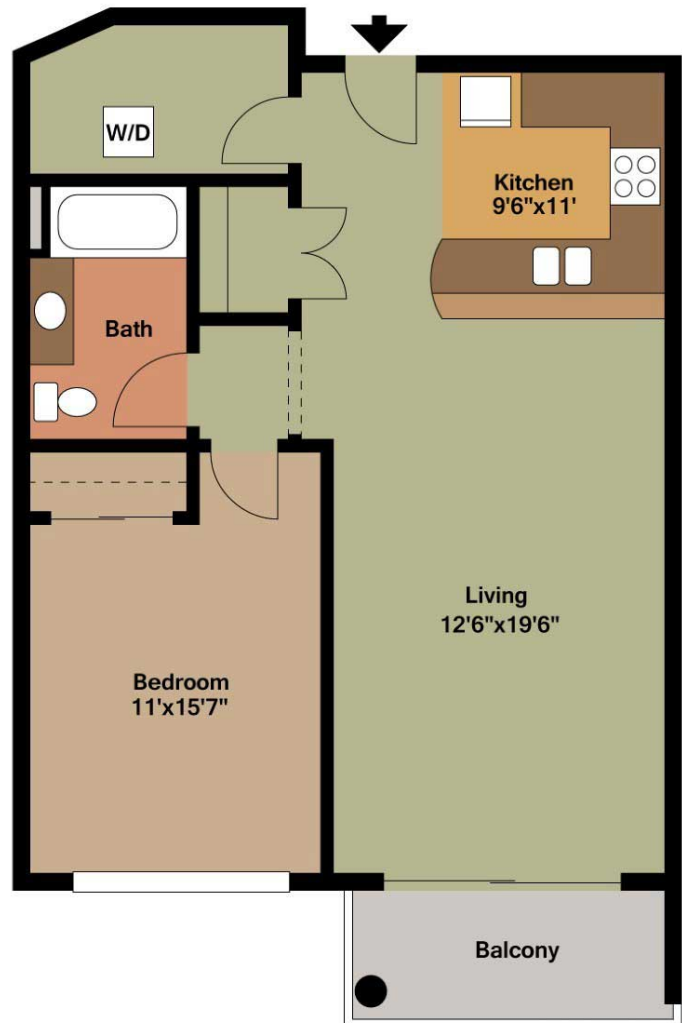

## UNIT INFO

2212 N PROSPECT AVE, MILWAUKEE, WI

Unit 213-313-413-513

774 square feet

Monthly Rent: \_\_\_\_\_

Available On: \_\_\_\_\_

Location Plan

OVERLOOK<sub>ON</sub>PROSPECT  
PREMIER RESIDENCES BY JOSEPH