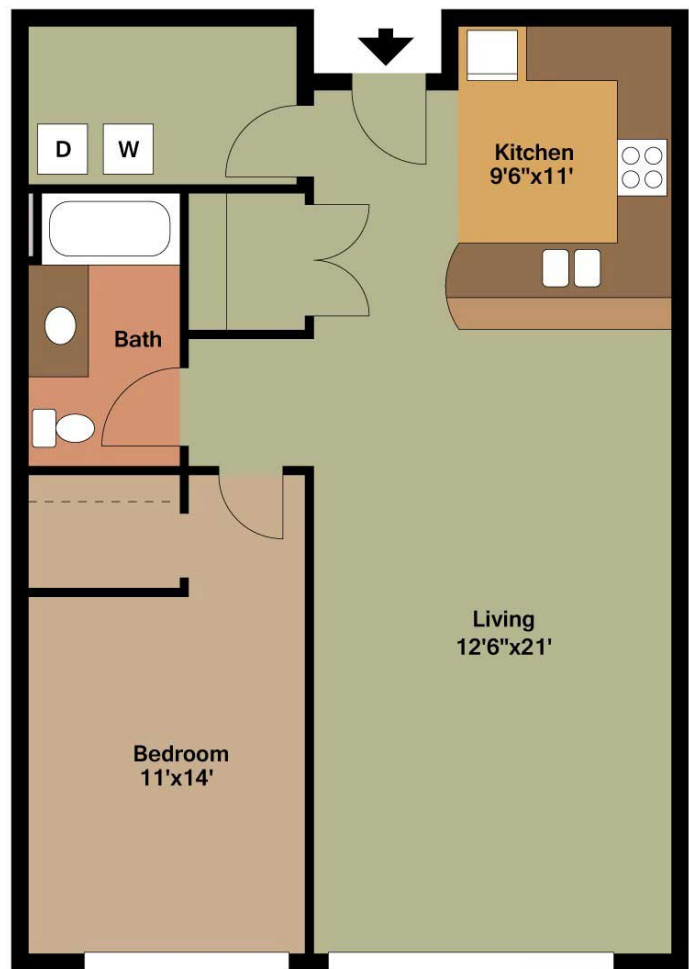

OVERLOOK_{ON}PROSPECT

UNIT INFO

2212 N PROSPECT AVE, MILWAUKEE, WI

Unit 212-312-412

833 square feet

Monthly Rent: _____

Available On: _____

Location Plan