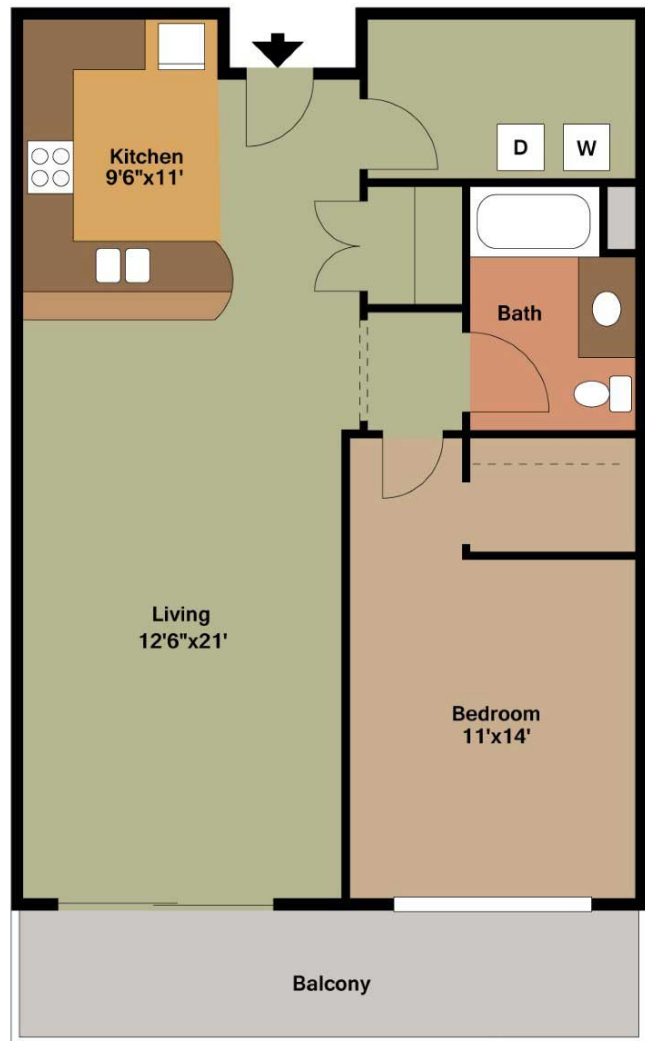

OVERLOOK_{ON}PROSPECT

UNIT INFO

2212 N PROSPECT AVE, MILWAUKEE, WI

Unit 211 | 841 square feet

Monthly Rent: _____

Available On: _____

Location Plan

OVERLOOK_{ON}PROSPECT
PREMIER RESIDENCES BY JOSEPH