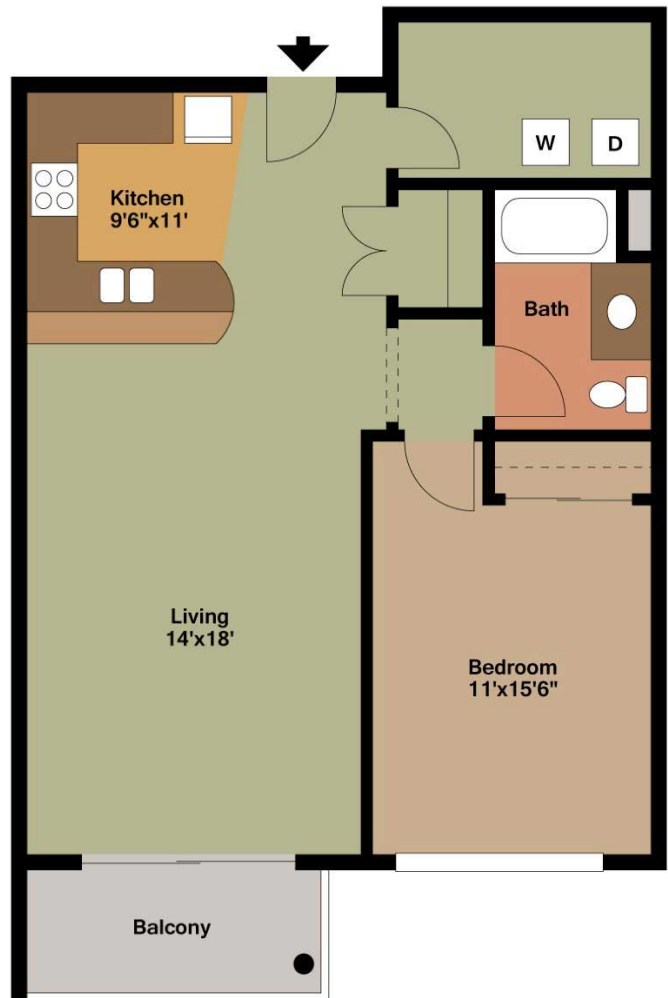

## UNIT INFO

2212 N PROSPECT AVE, MILWAUKEE, WI

Unit 209 | 808 square feet

Monthly Rent: \_\_\_\_\_

Available On: \_\_\_\_\_

Location Plan

OVERLOOK<sub>ON</sub>PROSPECT  
PREMIER RESIDENCES BY JOSEPH