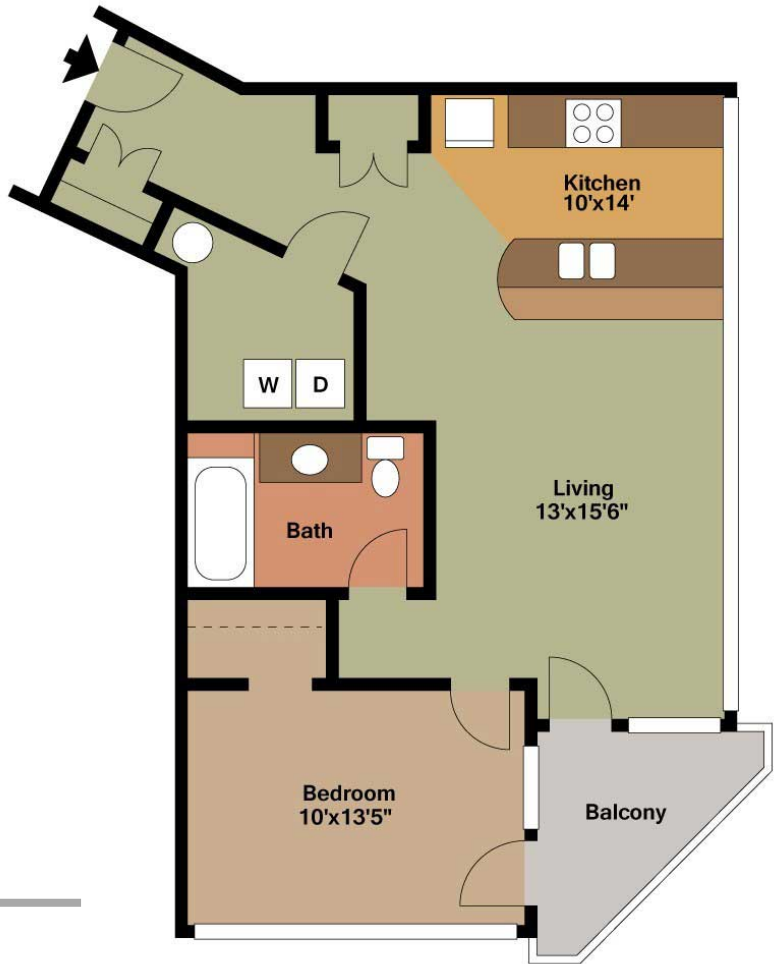

OVERLOOK_{ON}PROSPECT

UNIT INFO

2212 N PROSPECT AVE, MILWAUKEE, WI

Unit 207 | 701 square feet

Monthly Rent: _____

Available On: _____

Location Plan

OVERLOOK_{ON}PROSPECT
PREMIER RESIDENCES BY JOSEPH