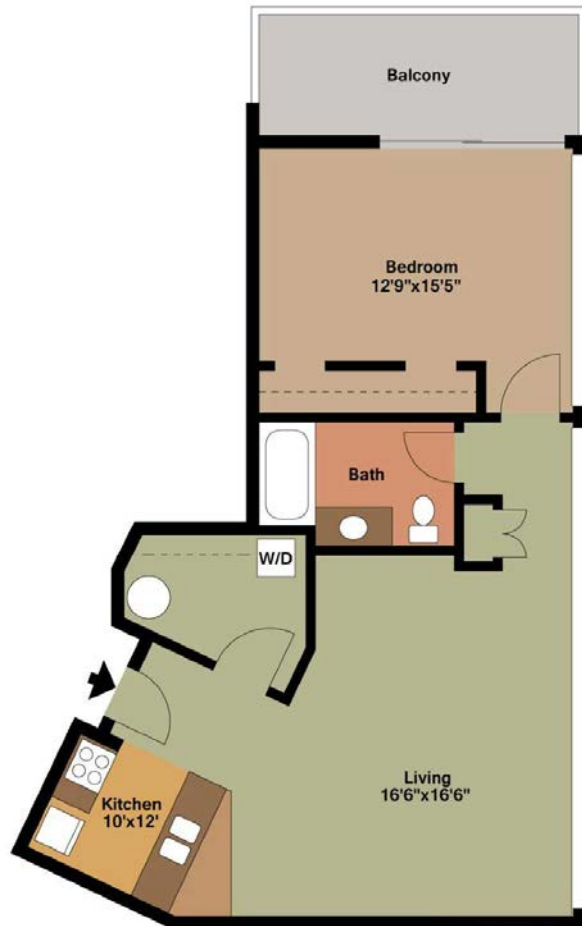

OVERLOOK_{ON}PROSPECT

UNIT INFO

2212 N PROSPECT AVE, MILWAUKEE, WI

Unit 206 | 741 square feet

Monthly Rent: _____

Available On: _____

Location Plan

OVERLOOK_{ON}PROSPECT
PREMIER RESIDENCES BY JOSEPH