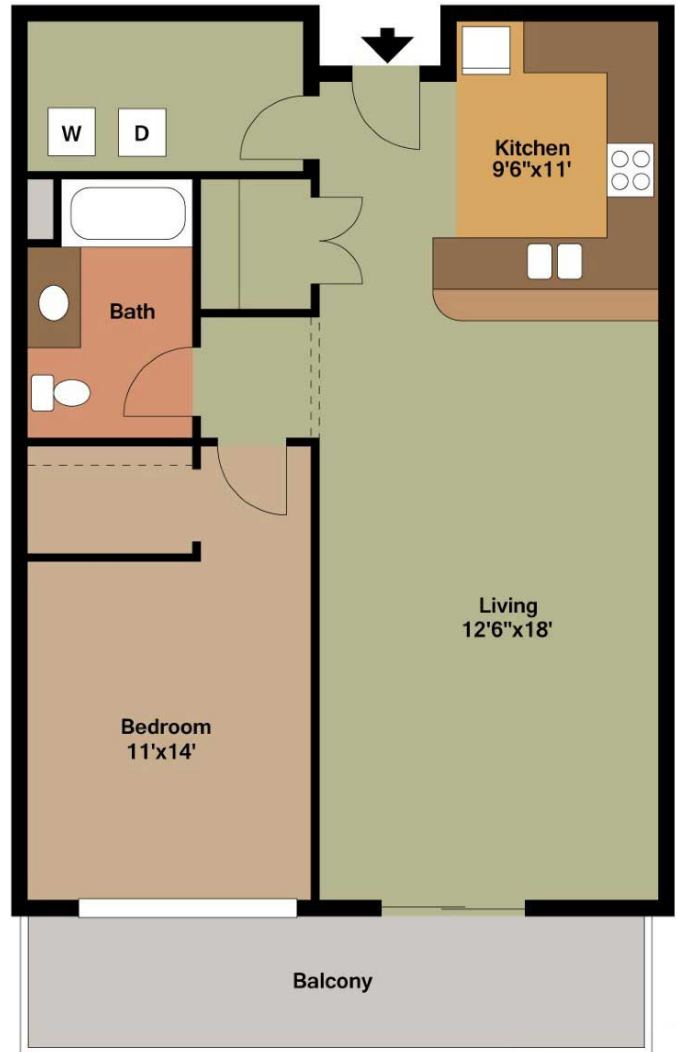

## UNIT INFO

2212 N PROSPECT AVE, MILWAUKEE, WI

Unit 510-511-512

745 square feet

Monthly Rent: \_\_\_\_\_

Available On: \_\_\_\_\_

Location Plan

OVERLOOK<sub>ON</sub>PROSPECT  
PREMIER RESIDENCES BY JOSEPH