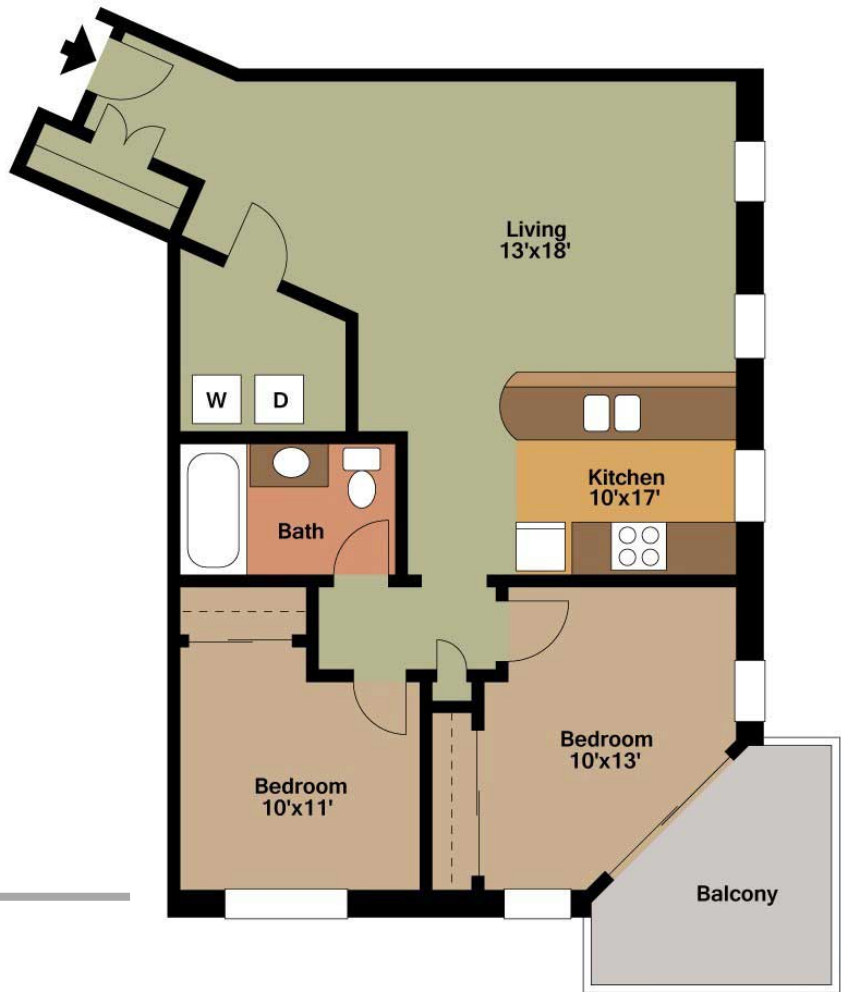

OVERLOOK_{ON}PROSPECT

UNIT INFO

2212 N PROSPECT AVE, MILWAUKEE, WI

Unit 407 | 1,000 square feet

Monthly Rent: _____

Available On: _____

Location Plan

OVERLOOK_{ON}PROSPECT
PREMIER RESIDENCES BY JOSEPH