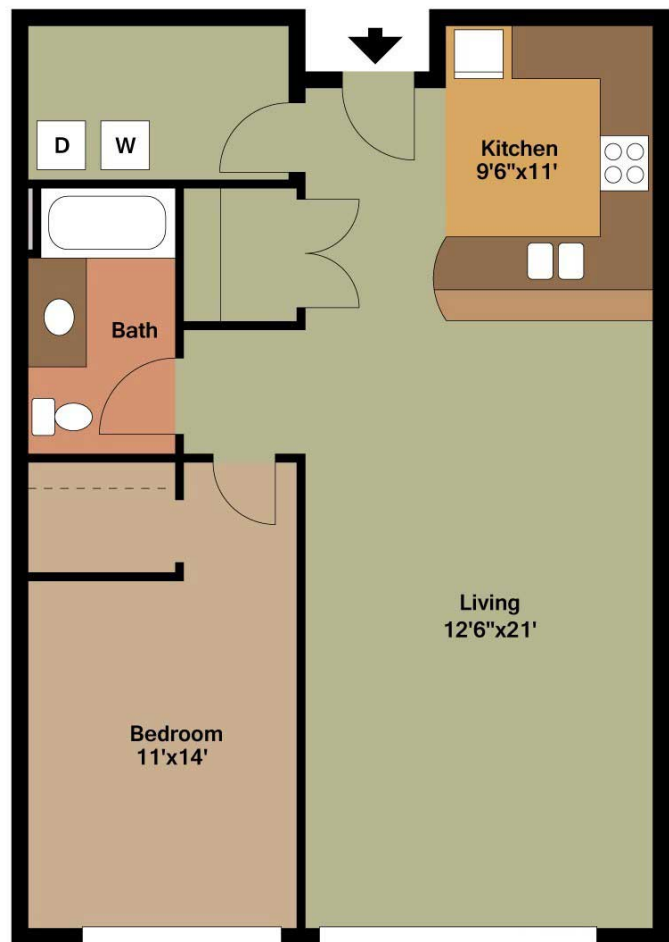

OVERLOOK_{ON}PROSPECT

UNIT INFO

2212 N PROSPECT AVE, MILWAUKEE, WI

Unit 310-311-410-411

840 square feet

Monthly Rent: _____

Available On: _____

Location Plan