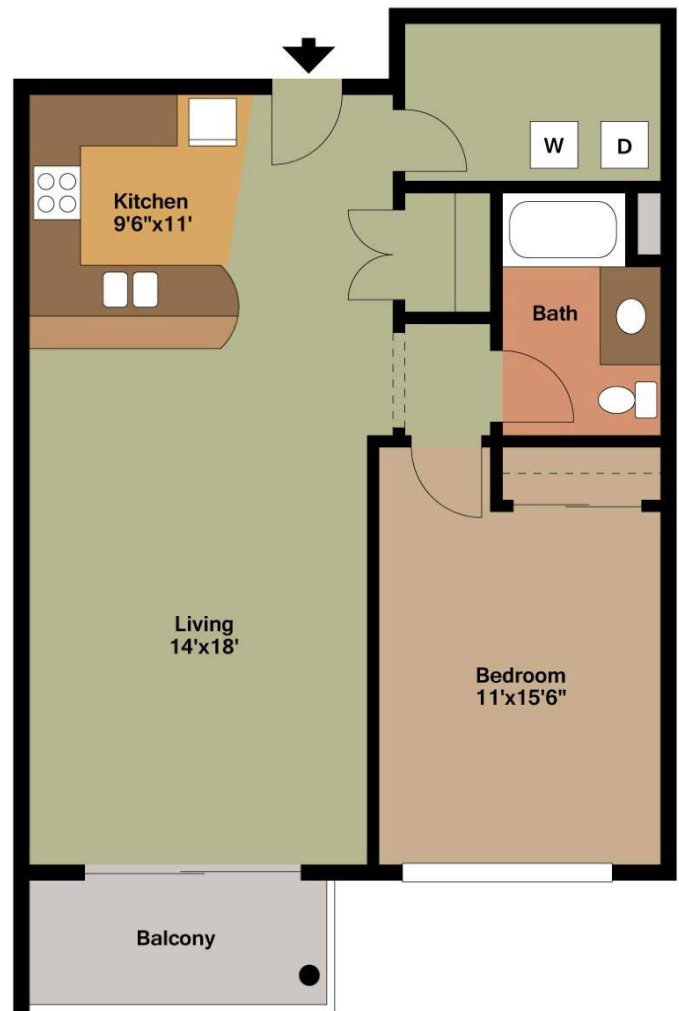

OVERLOOK_{ON}PROSPECT

UNIT INFO

2212 N PROSPECT AVE, MILWAUKEE, WI

Unit 309-409-509

821 square feet

Monthly Rent: _____

Available On: _____

Location Plan