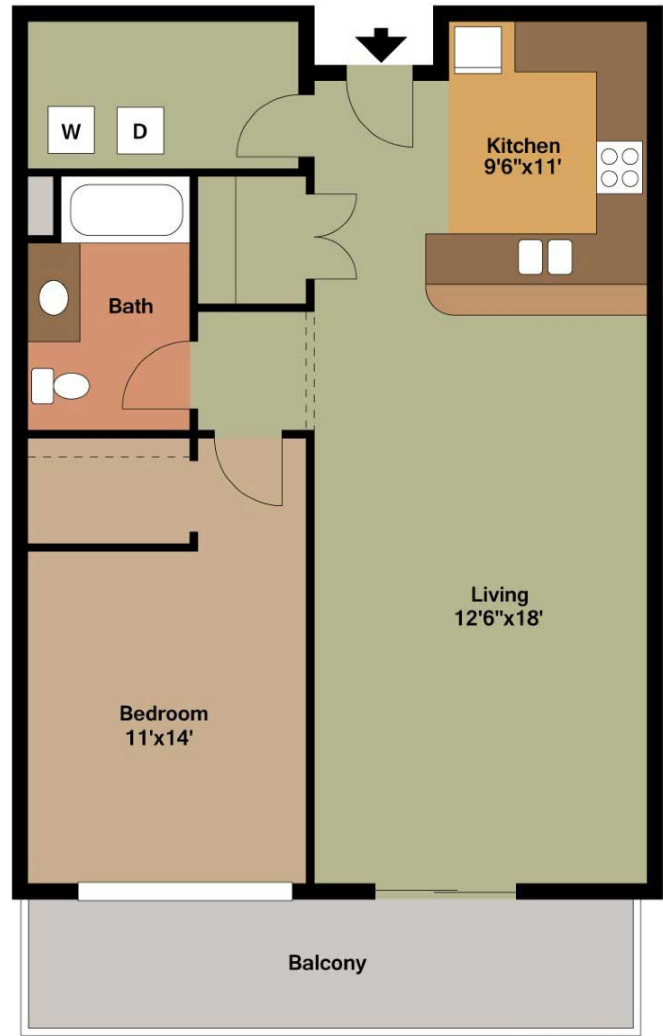

OVERLOOK_{ON}PROSPECT

UNIT INFO

2212 N PROSPECT AVE, MILWAUKEE, WI

Unit 210 | 810 square feet

Monthly Rent: _____

Available On: _____

Location Plan

OVERLOOK_{ON}PROSPECT
PREMIER RESIDENCES BY JOSEPH