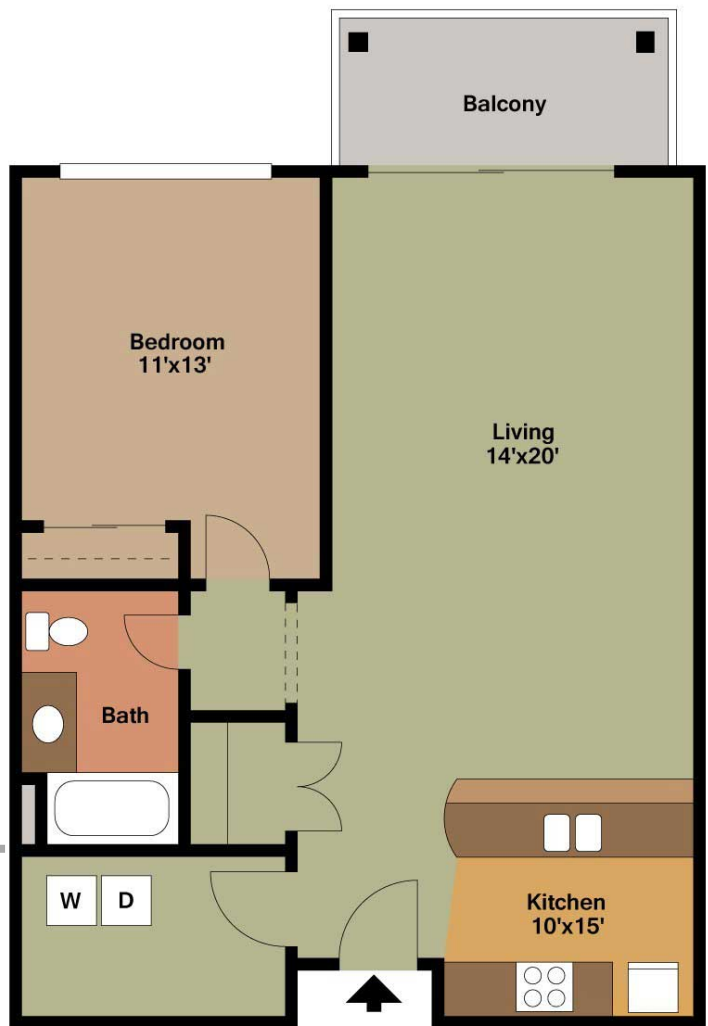

## UNIT INFO

2212 N PROSPECT AVE, MILWAUKEE, WI

Unit 204-304-404-504

824 square feet

Monthly Rent: \_\_\_\_\_

Available On: \_\_\_\_\_

Location Plan

OVERLOOK<sub>ON</sub>PROSPECT  
PREMIER RESIDENCES BY JOSEPH