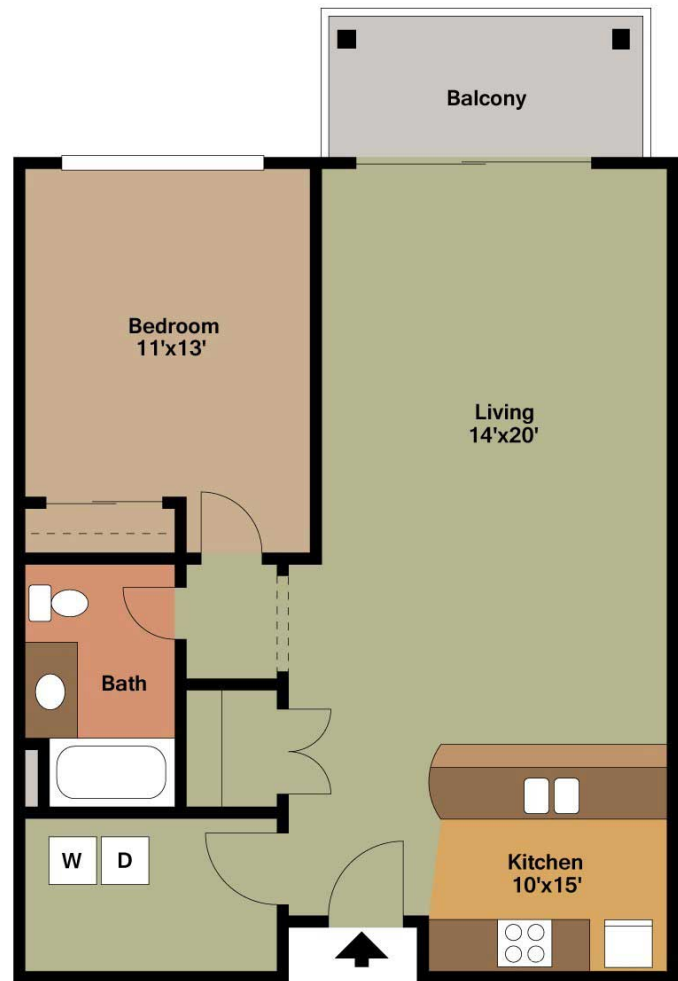

## UNIT INFO

2212 N PROSPECT AVE, MILWAUKEE, WI

Unit 202-302-402-502

823 square feet

Monthly Rent: \_\_\_\_\_

Available On: \_\_\_\_\_

Location Plan

OVERLOOK<sub>ON</sub>PROSPECT  
PREMIER RESIDENCES BY JOSEPH